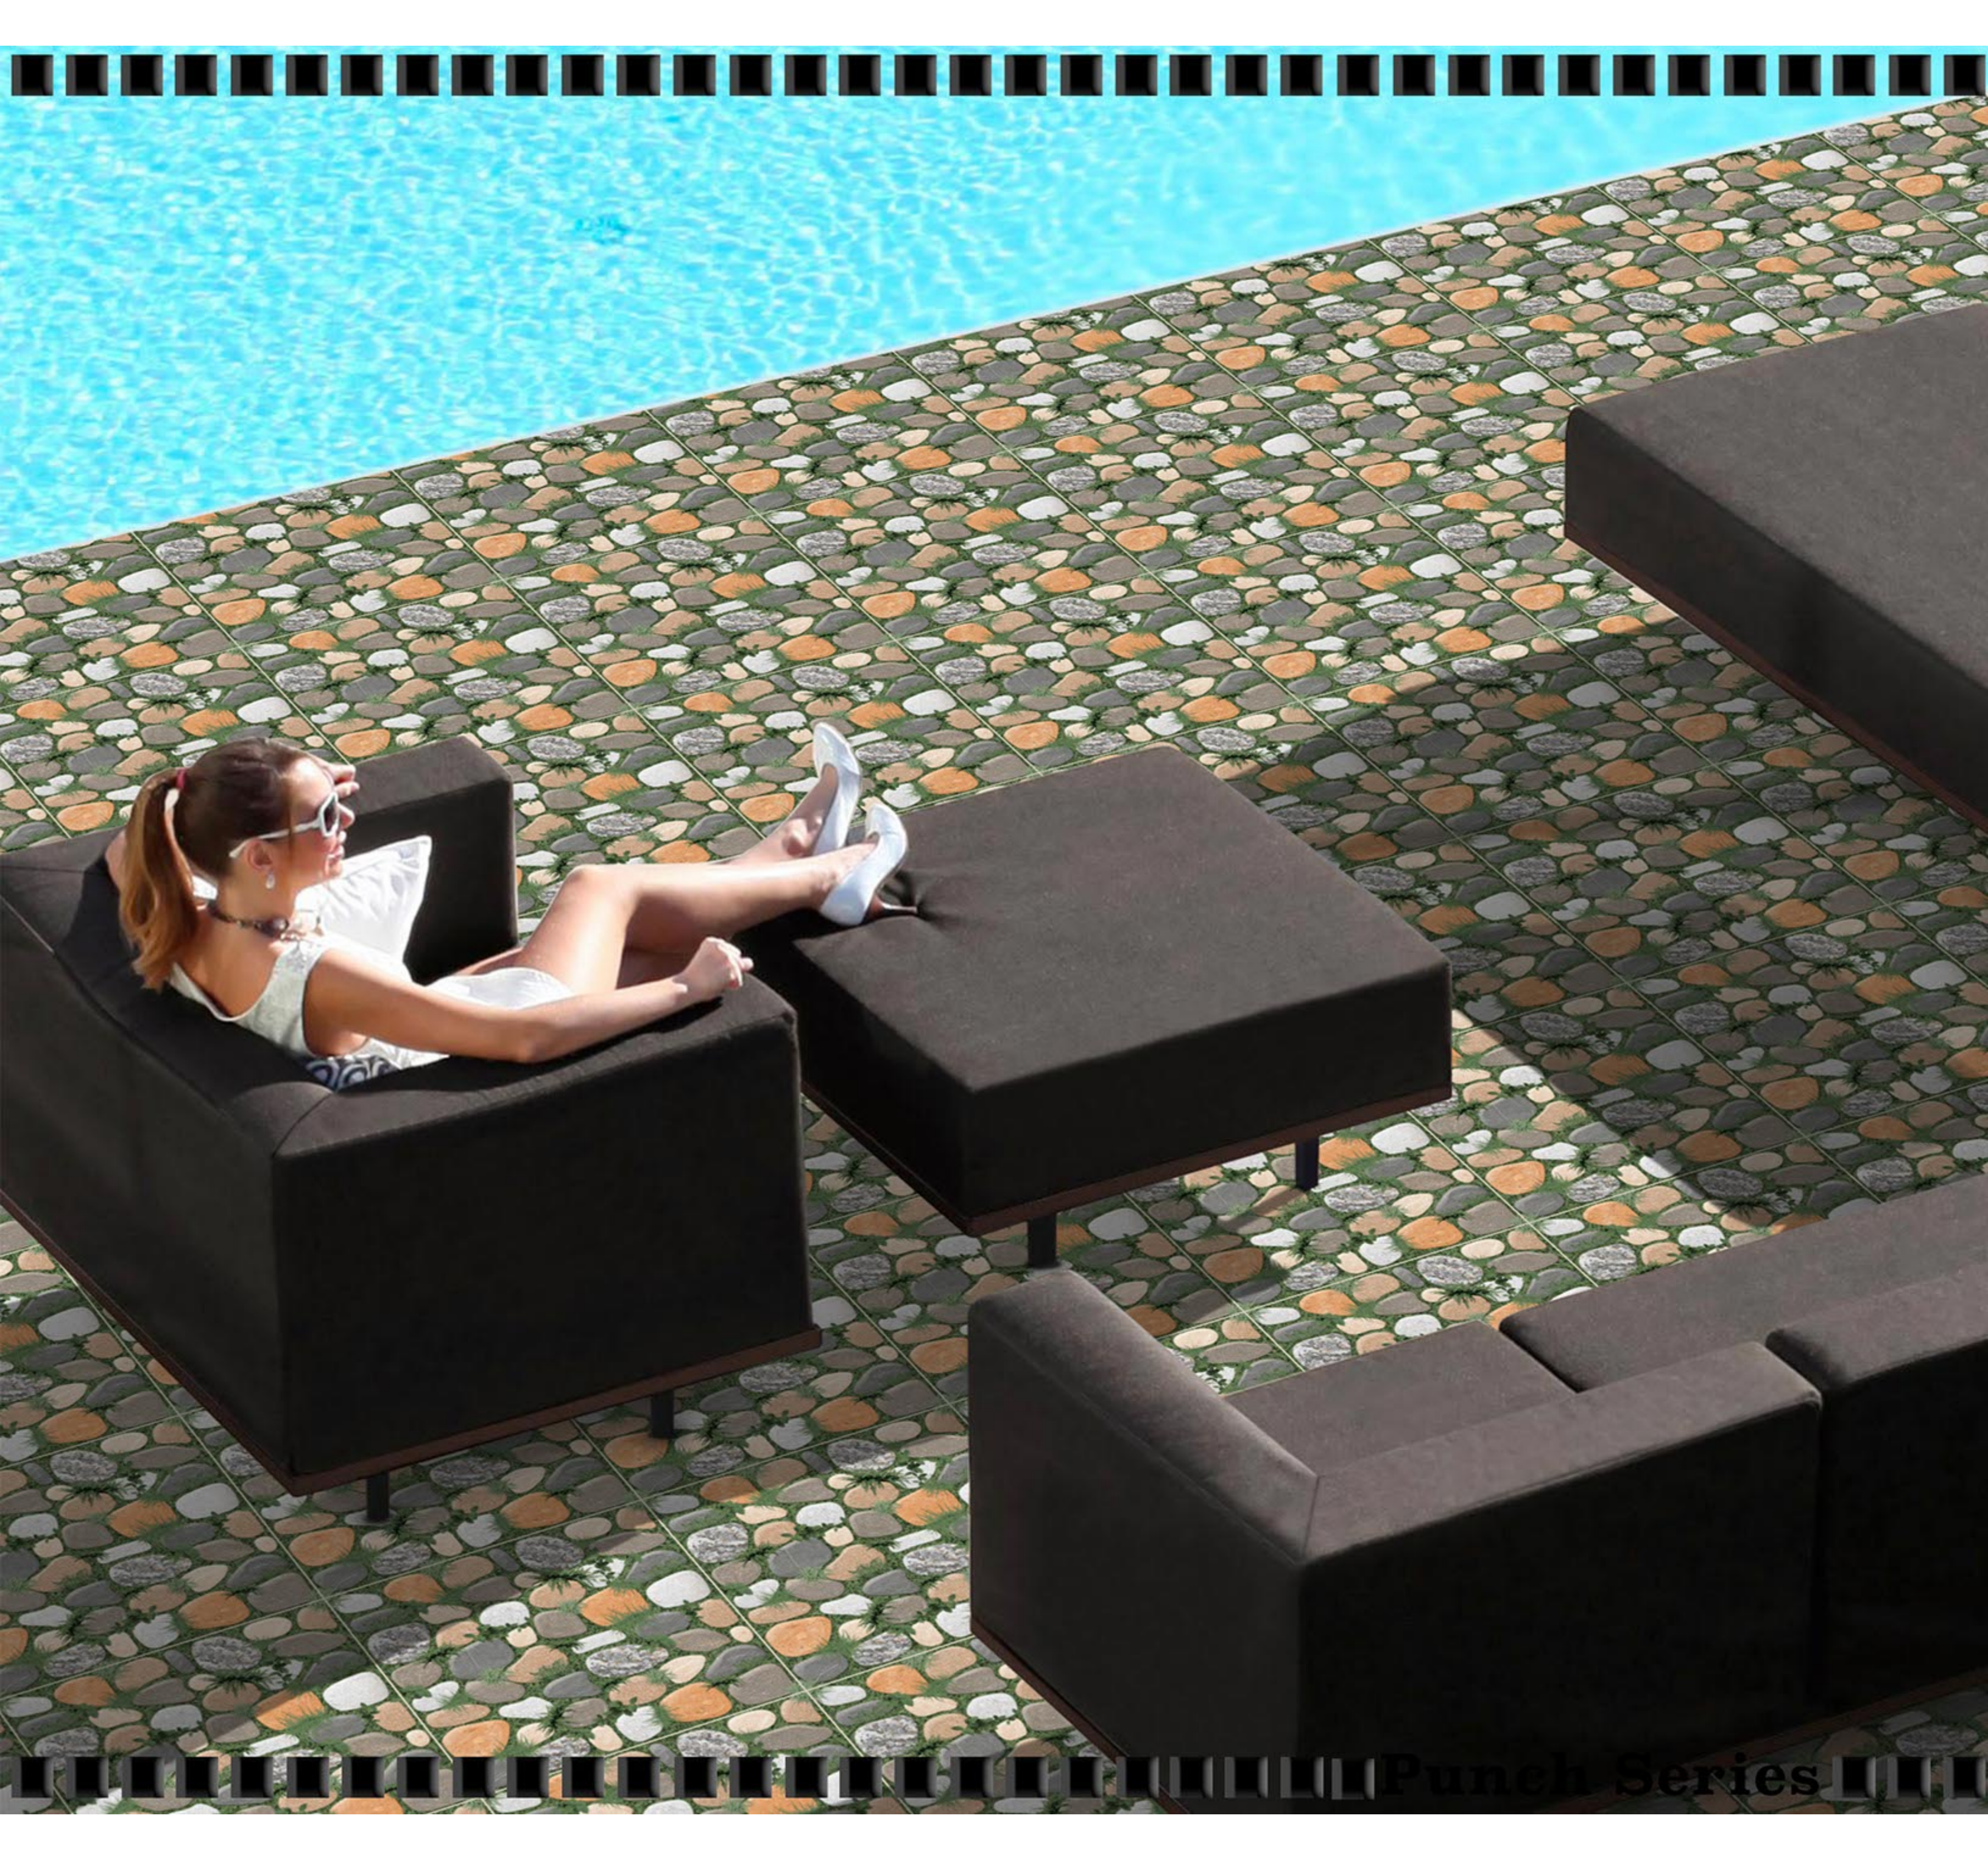

Punch Series